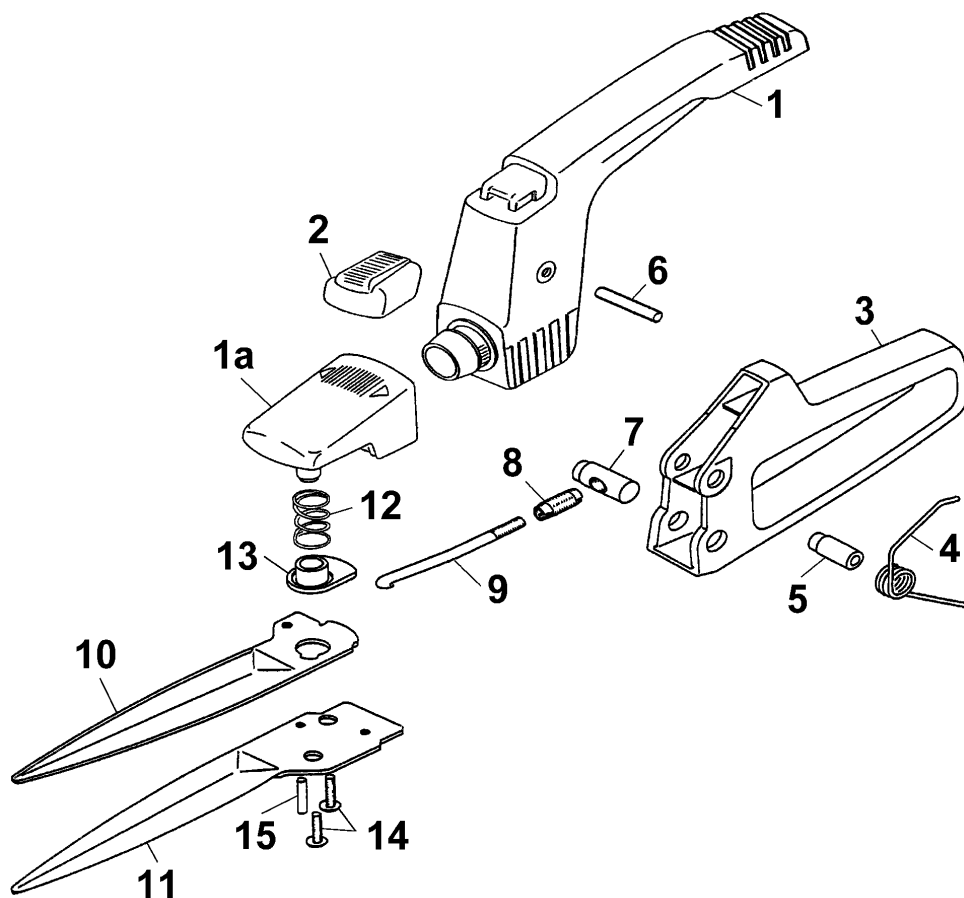

- Ⓓ Handgrassschere RI-C 7028004 "WOLF-Garten" /
RI-C 7028009 "Country Garden" / OL-N 7028003
- ⒼⒷ Single-handed Shear RI-C 7028004 "WOLF-Garten" /
RI-C 7028009 "Country Garden" / OL-N 7028003

**Handgrasschere RI-C 7028004 "WOLF-Garten" /
RI-C 7028009 "Country Garden" / OL-N 7028003
Single-handed Shear RI-C 7028004 "WOLF-Garten" /
RI-C 7028009 "Country Garden" / OL-N 7028003**